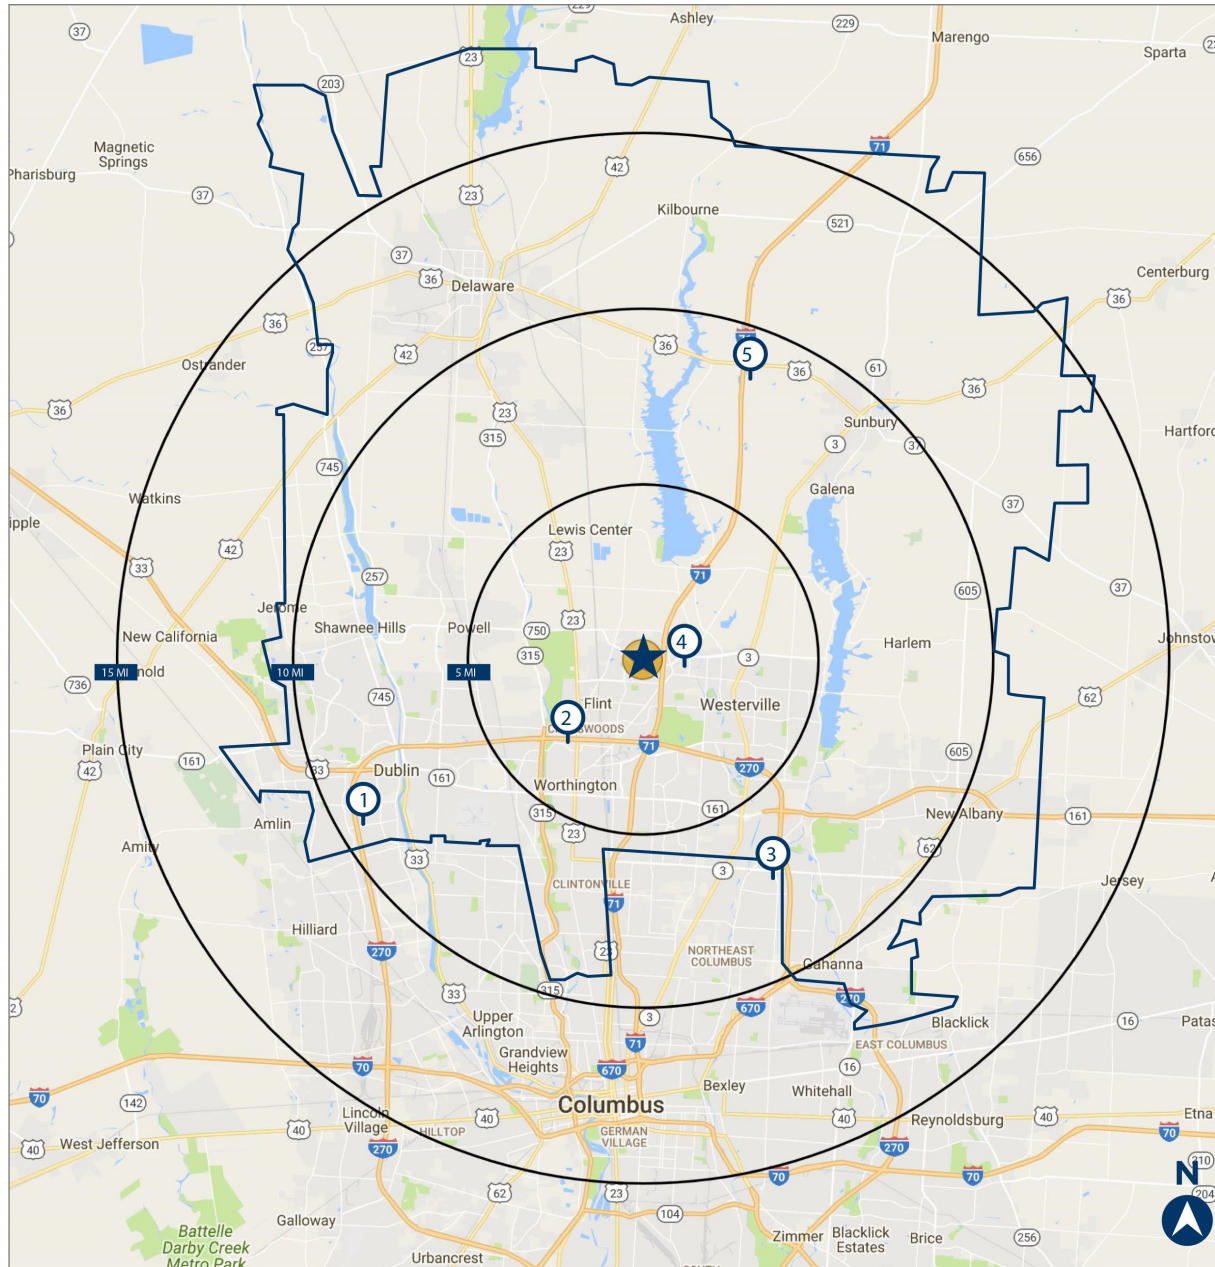

## COMPETITION

1. Mall at Tuttle Crossing
2. Worthington Square Mall
3. Easton Town Center
4. Polaris Town Center
5. Tanger Outlets

### Population

5 Mile	211,290
10 Mile	686,057
20 Mile	1,614,760

### Households

5 Mile	83,001
10 Mile	279,311
20 Mile	652,824

### Avg. Household Income

5 Mile	\$117,509
10 Mile	\$107,577
20 Mile	\$92,481

Polaris Fashion Place